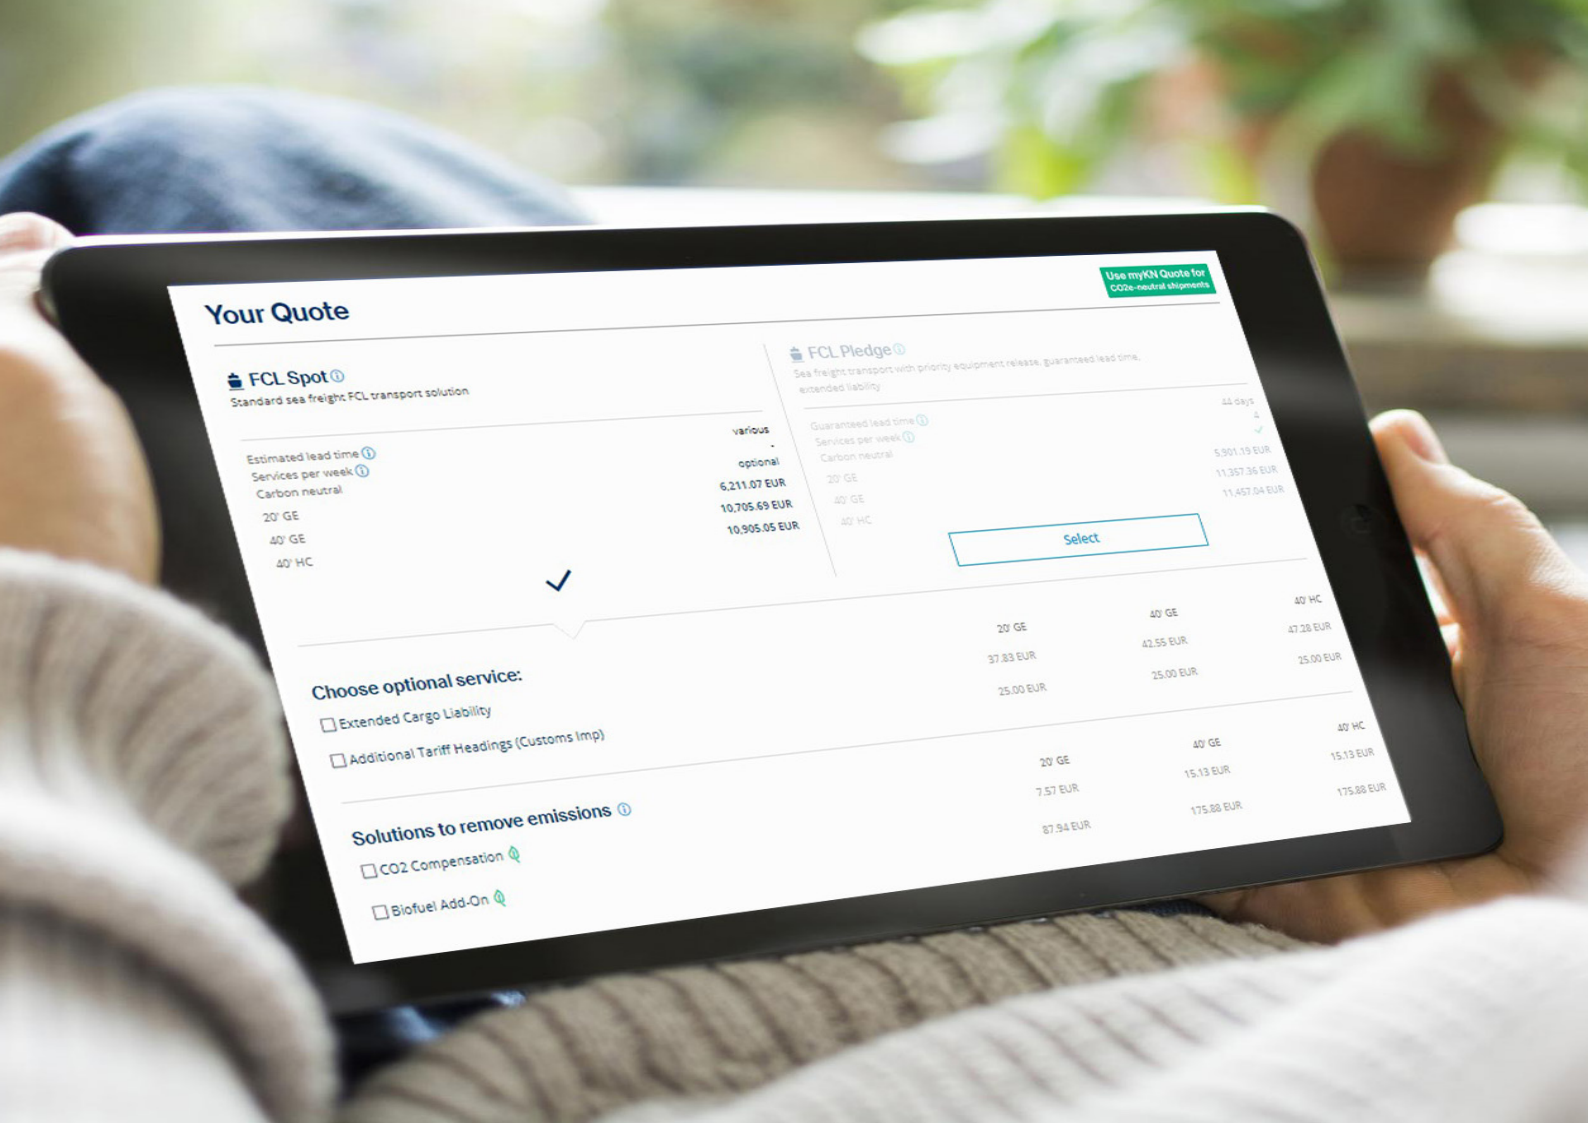

Effortless quotes: There is no training required. The platform is user-friendly so you can start creating quotes 24/7, without delay.

Fast booking: It only takes a few seconds to get a quote and book your freight. Confirm with just one click.

Transparency: You can track the status of your shipment directly after booking.

Operate with ease: myKN lets you manage your entire supply chain, all in one place.

Book your first shipment now.

It only takes a few clicks. Try it out. Your next quote is waiting on myKN.

→ mykn.kuehne-nagel.com